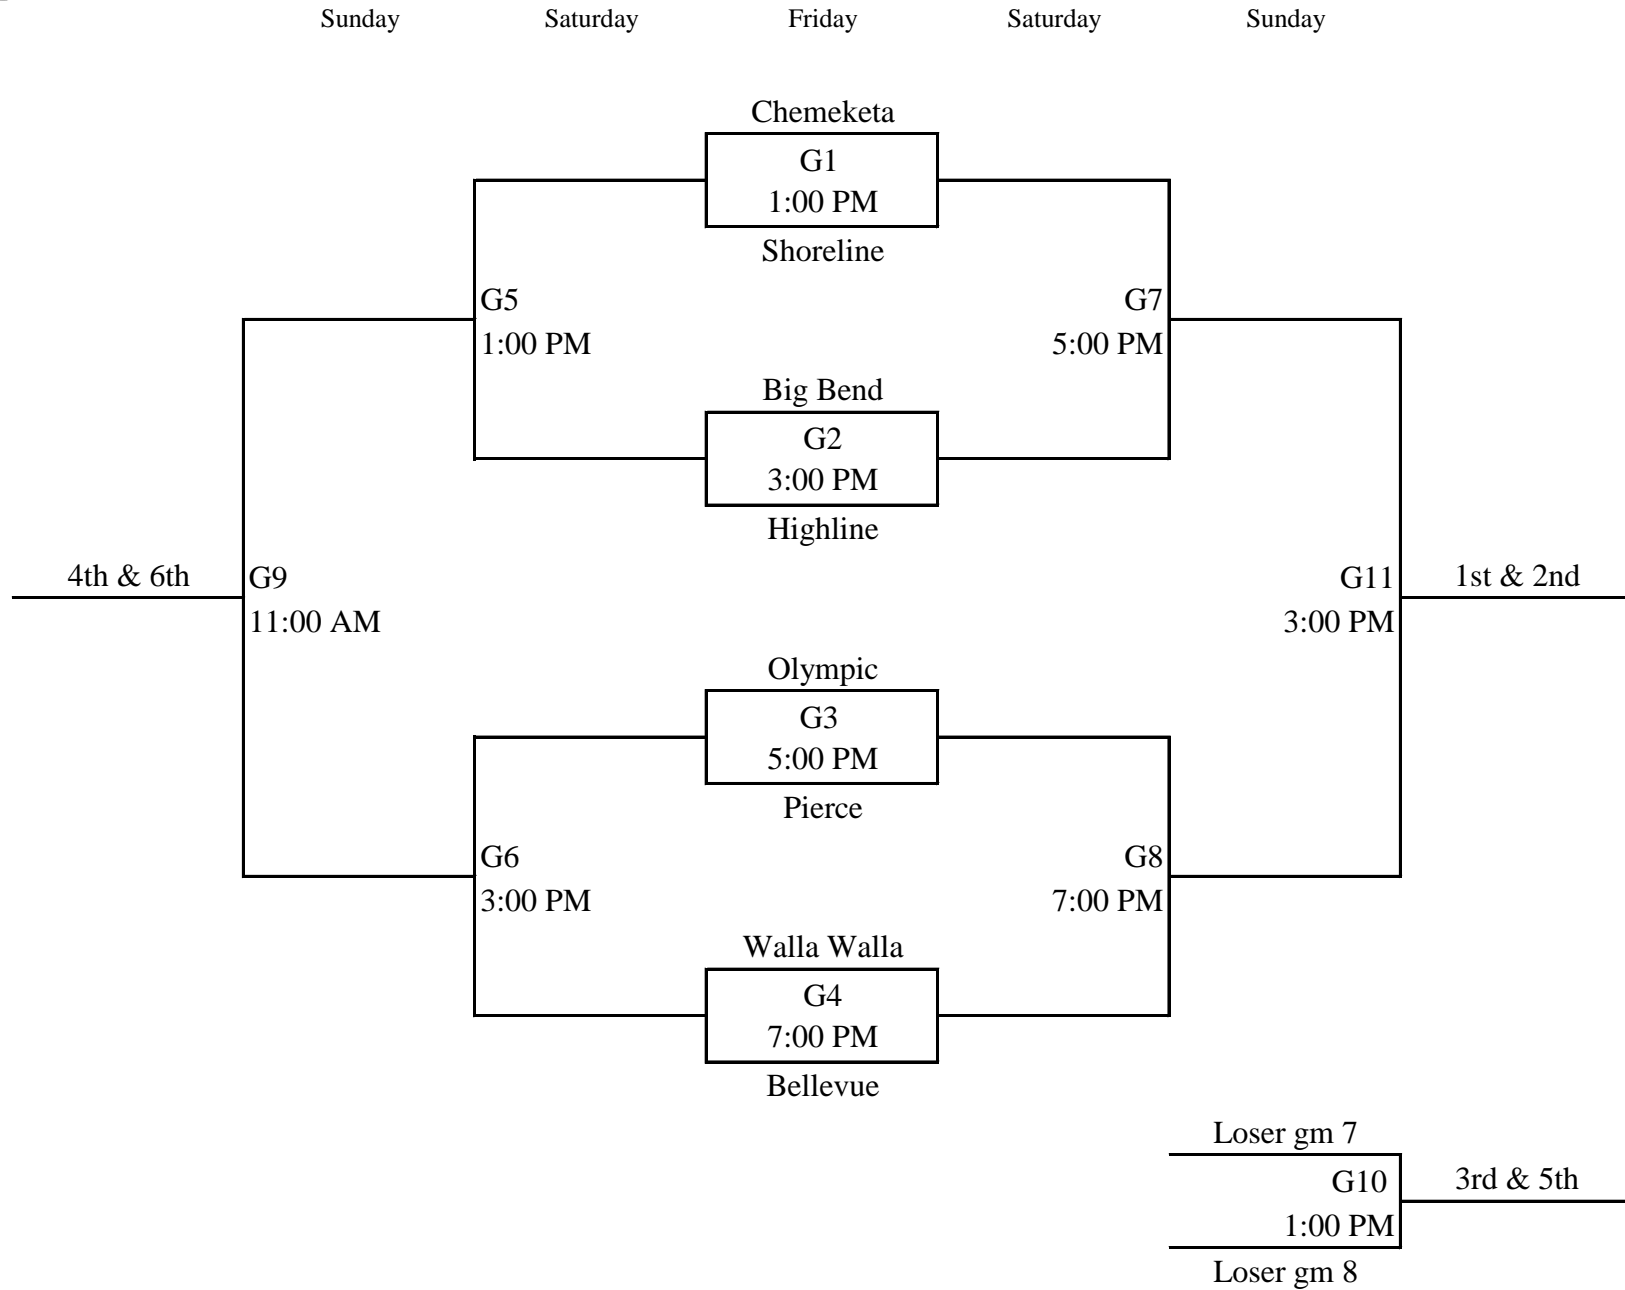

2013 Bellevue College Men's Bulldog Classic

December 13-15, 2013 @ Bellevue College

Home team (bottom of bracket) wears white or light jerseys.