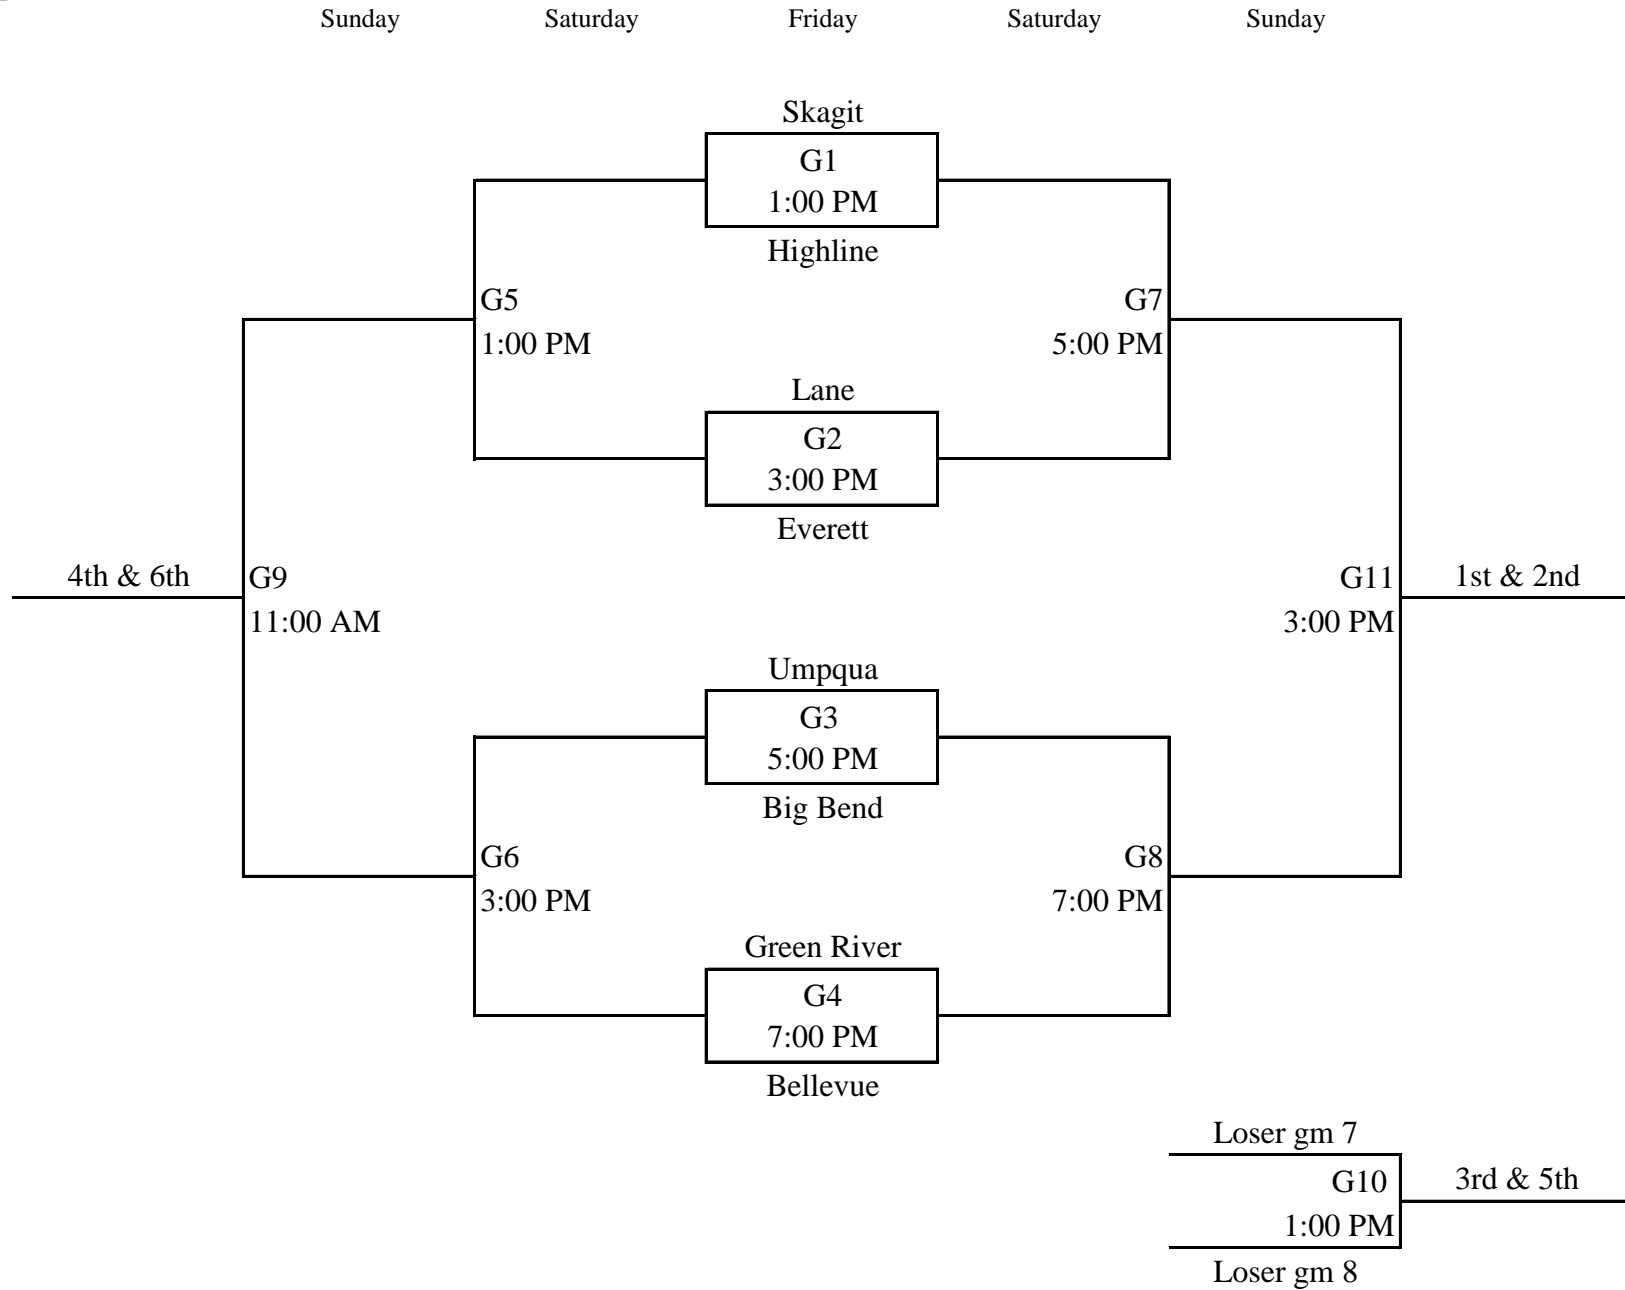

2013 Bellevue College Women's Bulldog Classic

December 6-8, 2013 @ Bellevue College

Home team (bottom of bracket) wears white or light jerseys.